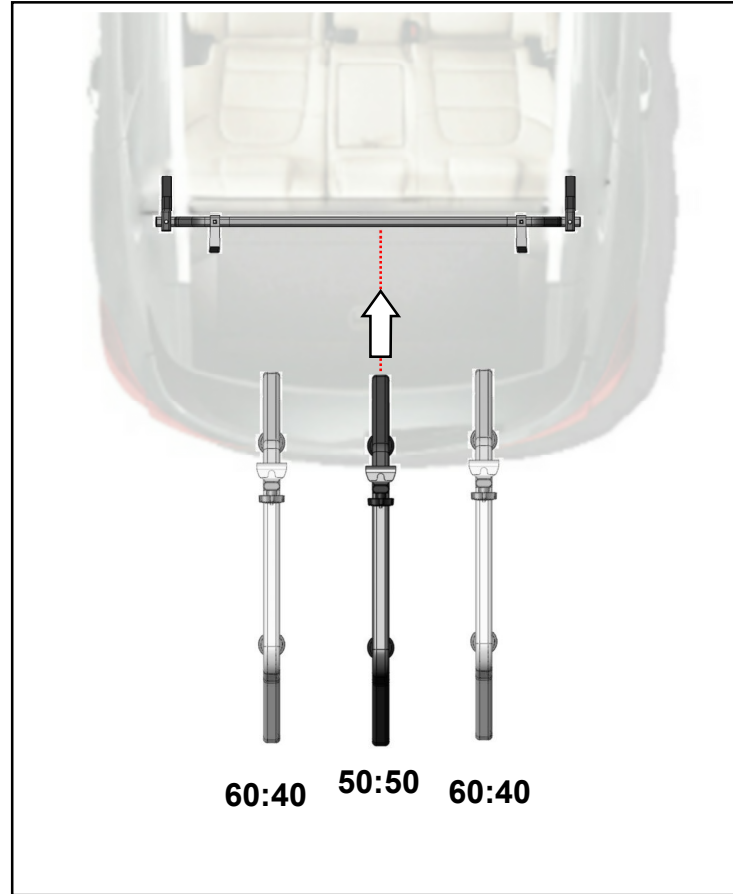

TRAVALL

The contents and parts shown in this fitting instruction is the property of TRAVALL therefore anything shown should not be used for any other manufacturing purposes, copied or replicated in anyway without written authorisation from ©TRAVALL.

TRAVALL UNITED KINGDOM
GOSFORTH ROAD,
DERBY,
DE24 8HU,
United Kingdom,
E: Info@travall.com
T: +44(0)1332387630

The Travall Difference

Lifetime Warranty • OEM Car Factory Supplier
100s of Applications • Manufacturer for Over 30 Years

PATENTS APPLIED FOR