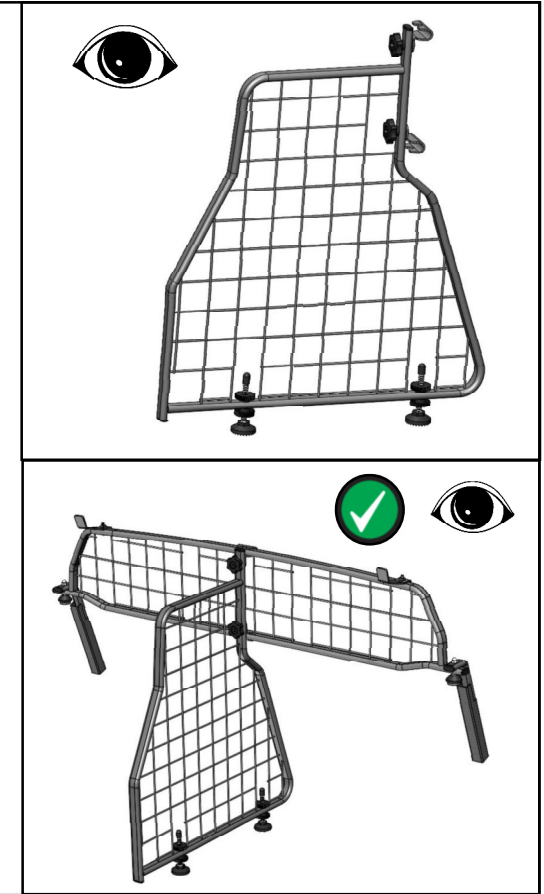

TDG 1682DHF

FITTING INSTRUCTION / INSTRUCTION DE MONTAGE / EINBAUANLEITUNG /
ISTRUZIONI PER L'USO / INSTRUCCIONES DE MONTAJE / MONTAGEHANDLEIDUNG

VW T-CROSS DIVIDER (HIGH FLOOR ONLY)

DOG GUARD / GRILLE PROTECTRICE POUR CHIEN / HUNDEGITTER /
RIPARO PER CANI / DEFENSA PARA PERROS / HONDEREK

(50:50)

(60:40)

TRAVALL

The contents and parts shown in this fitting instruction is the property of TRAVALL therefore anything shown should not be used for any other manufacturing purposes, copied or replicated in anyway without written authorisation from ©TRAVALL.