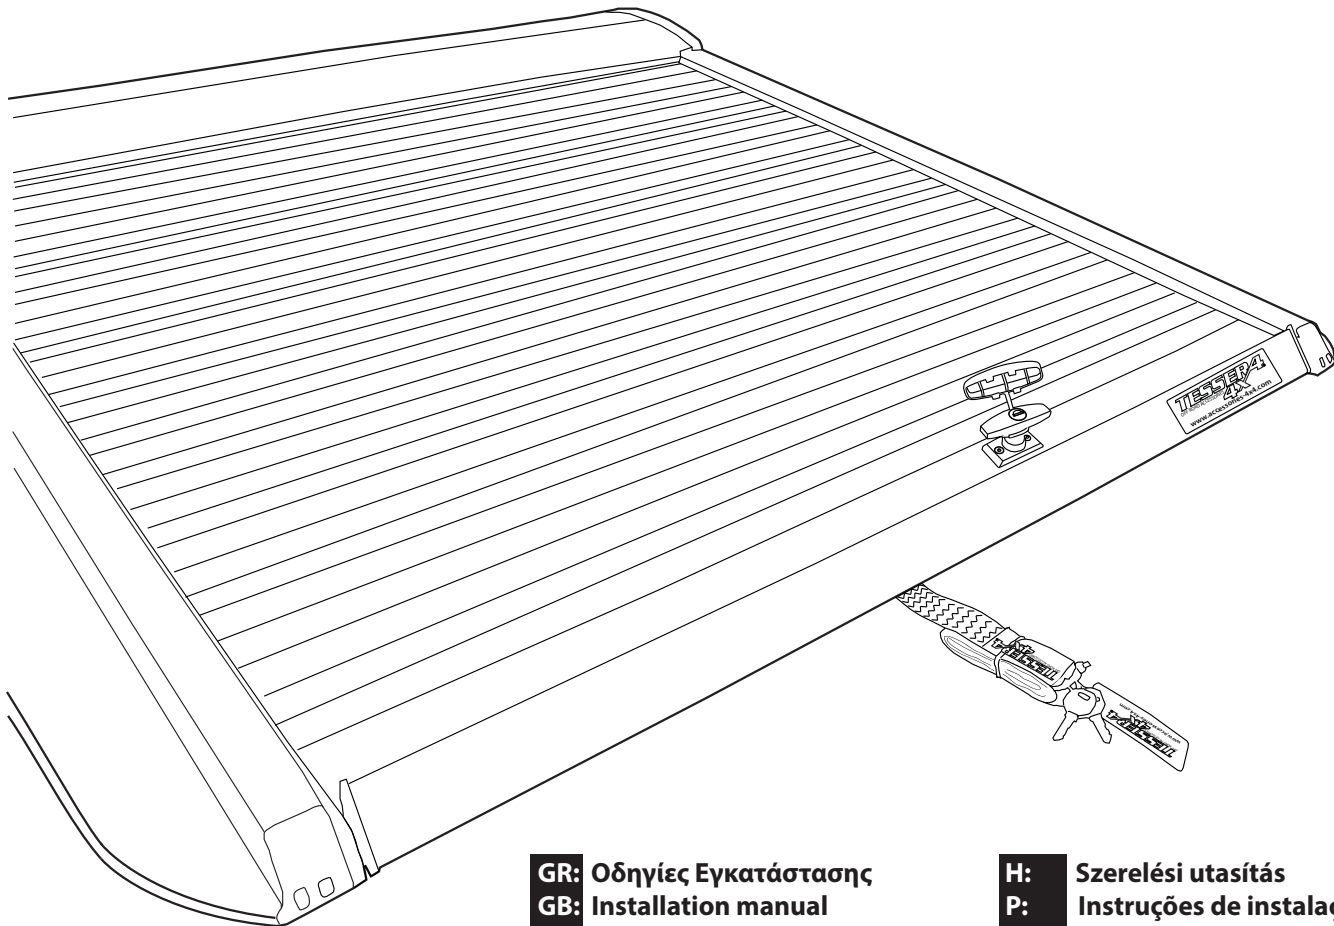

PART NUMBER(S)	Model Year
SOT-1311 ROLL	Mitsubishi L200 2016+
	Fiat Fullback 2016+
Cab(s)	Installation Time / Weight
Double cab	60-75 minutes / 53-57 kg

Aluminum Roller Lid-Shutter (SOT-ROLL Series by Tessera4x4)