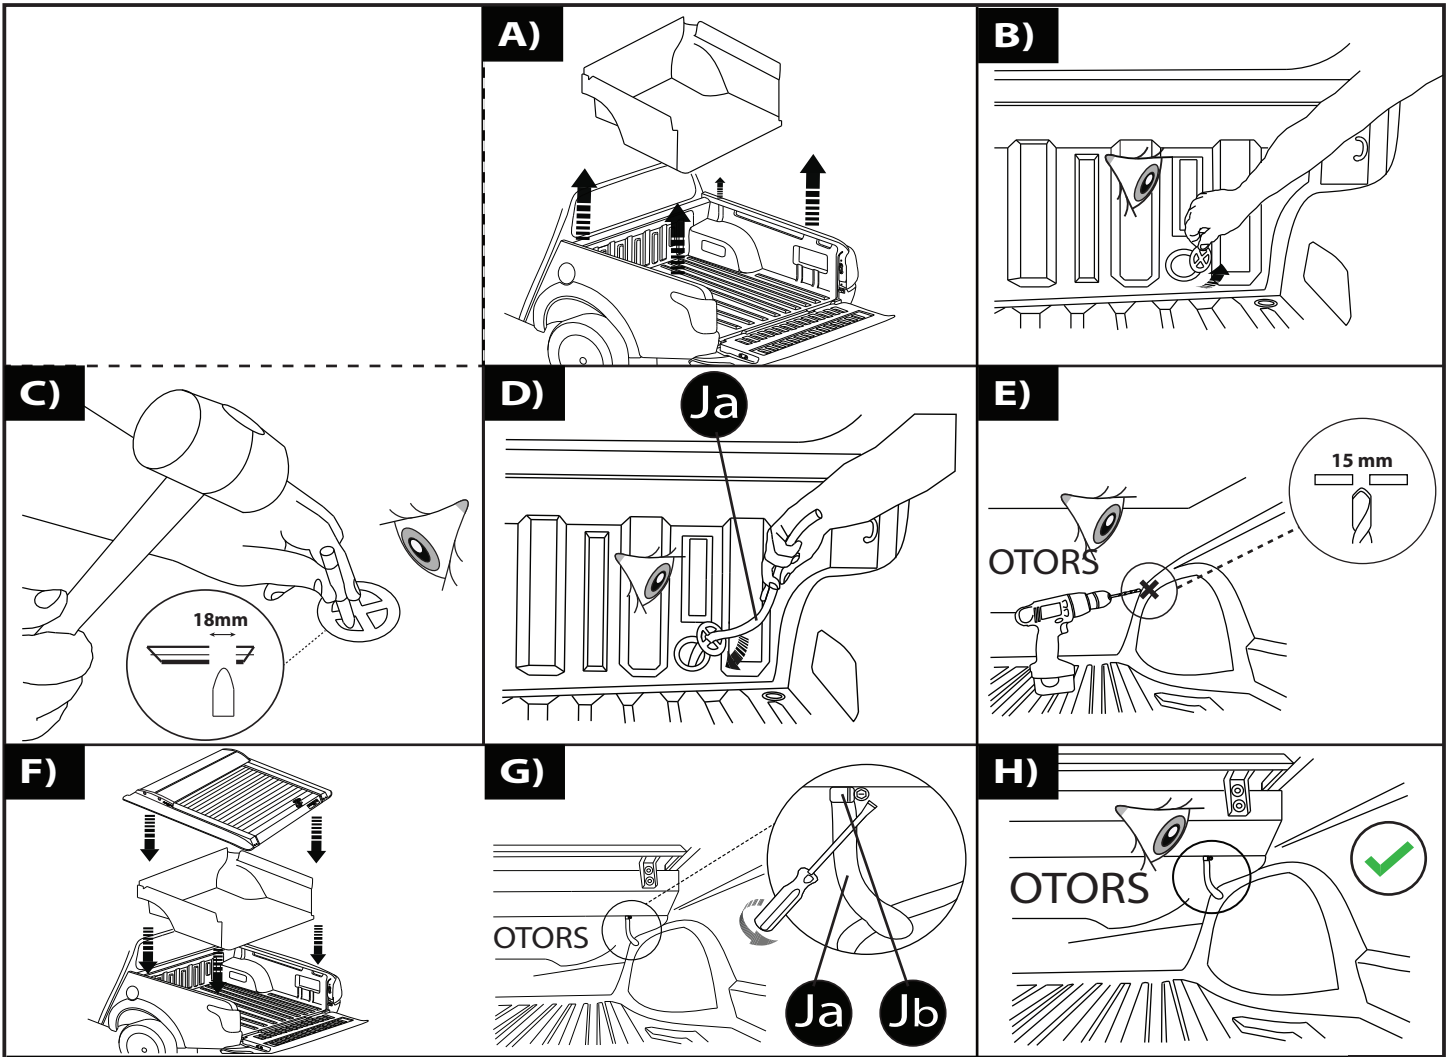

10 mm

Ø 15 mm

Ø 18 mm

1 - 25 Nm

10, 13, 17 mm

a)

b)

5

A)

B)

C)

6

8

Aluminum Roller Lid-Shutter (SOT-ROLL Series by Tessera4x4)

Customer Service: +30 (210) 5541161, +30 (210) 5541154 (08:00 - 16:00 EET)

Fax: +30 (210) 5541443