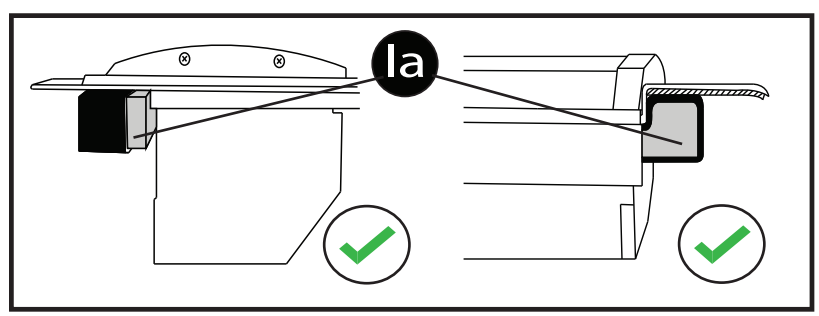

A)

B)

C)

6

8

Aluminum Roller Lid-Shutter (SOT-ROLL Series by Tessera4x4)

Customer Service: +30 (210) 5541161, +30 (210) 5541154 (08:00 - 16:00 EET)

Fax: +30 (210) 5541443