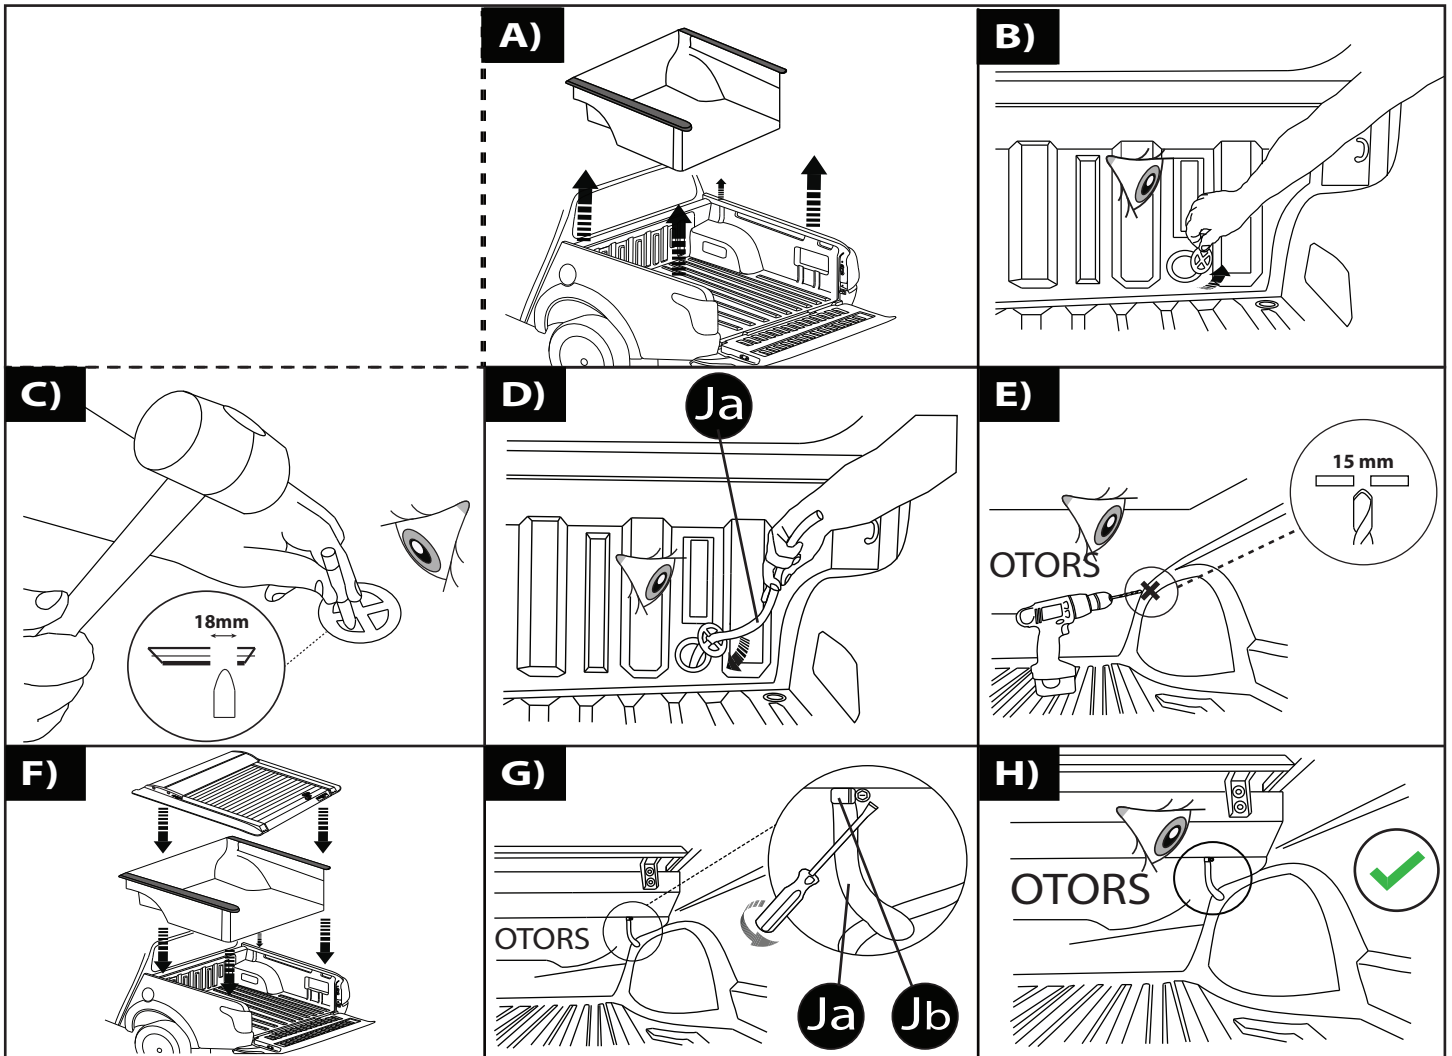

10 mm

Ø 15 mm

Ø 18 mm

1 - 25 Nm

10, 13, 17 mm

a)

b)

5

A)

B)

C)

6

8

Aluminum Roller Lid-Shutter (SOT-ROLL Series by Tessera4x4)

Customer Service: +30 (210) 5541161, +30 (210) 5541154 (08:00 - 16:00 EET)

Fax: +30 (210) 5541443