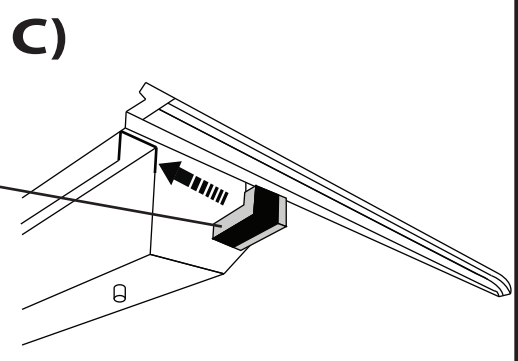

10 mm

Ø 15 mm

Ø 18 mm

1 - 25 Nm

10, 13, 17 mm

a)

b)

5

A)

B)

C)

6

8

Aluminum Roller Lid-Shutter (SOT-ROLL Series by Tessera4x4)

Customer Service: +30 (210) 5541161, +30 (210) 5541154 (08:00 - 16:00 EET)

Fax: +30 (210) 5541443