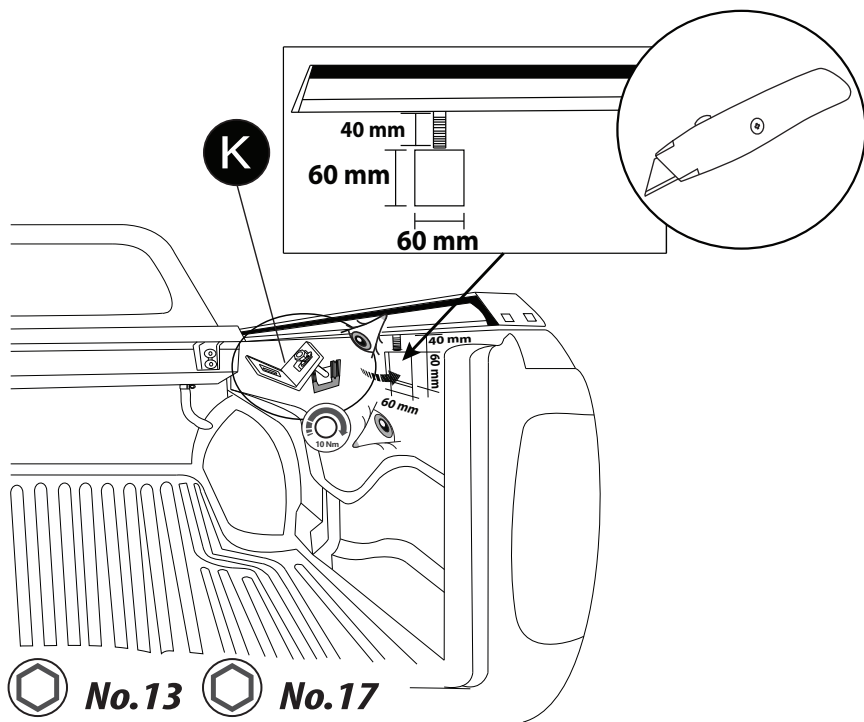

10 mm

Ø 15 mm

Ø 18 mm

1 - 25 Nm

10, 13, 17 mm

a)

b)

5

A)

B)

C)

6

8

Aluminum Roller Lid-Shutter (SOT-ROLL Series by Tessera4x4)

Customer Service: +30 (210) 5541161, +30 (210) 5541154 (08:00 - 16:00 EET)

Fax: +30 (210) 5541443