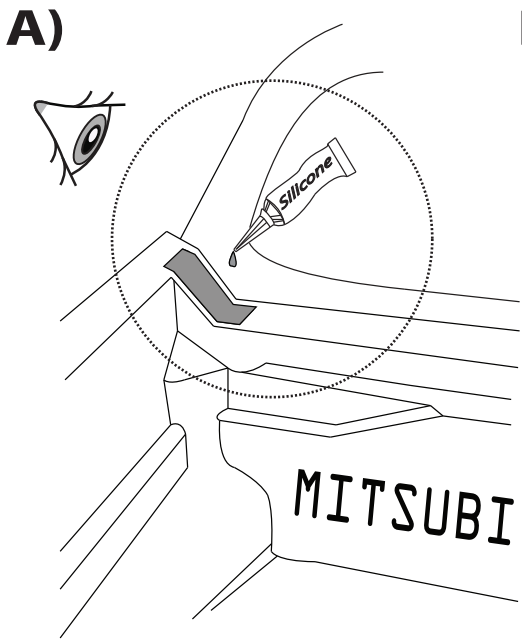

10 mm

Ø 15 mm

Ø 18 mm

1 - 25 Nm

10, 13, 17 mm

a)

b)

5

A)

B)

C)

6

8

Aluminum Roller Lid-Shutter (SOT-ROLL Series by Tessera4x4)

Customer Service: +30 (210) 5541161, +30 (210) 5541154 (08:00 - 16:00 EET)

Fax: +30 (210) 5541443