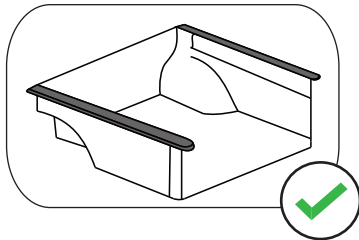

A)

B)

C)

6

8

Aluminum Roller Lid-Shutter (SOT-ROLL Series by Tessera4x4)

Customer Service: +30 (210) 5541161, +30 (210) 5541154 (08:00 - 16:00 EET)

Fax: +30 (210) 5541443