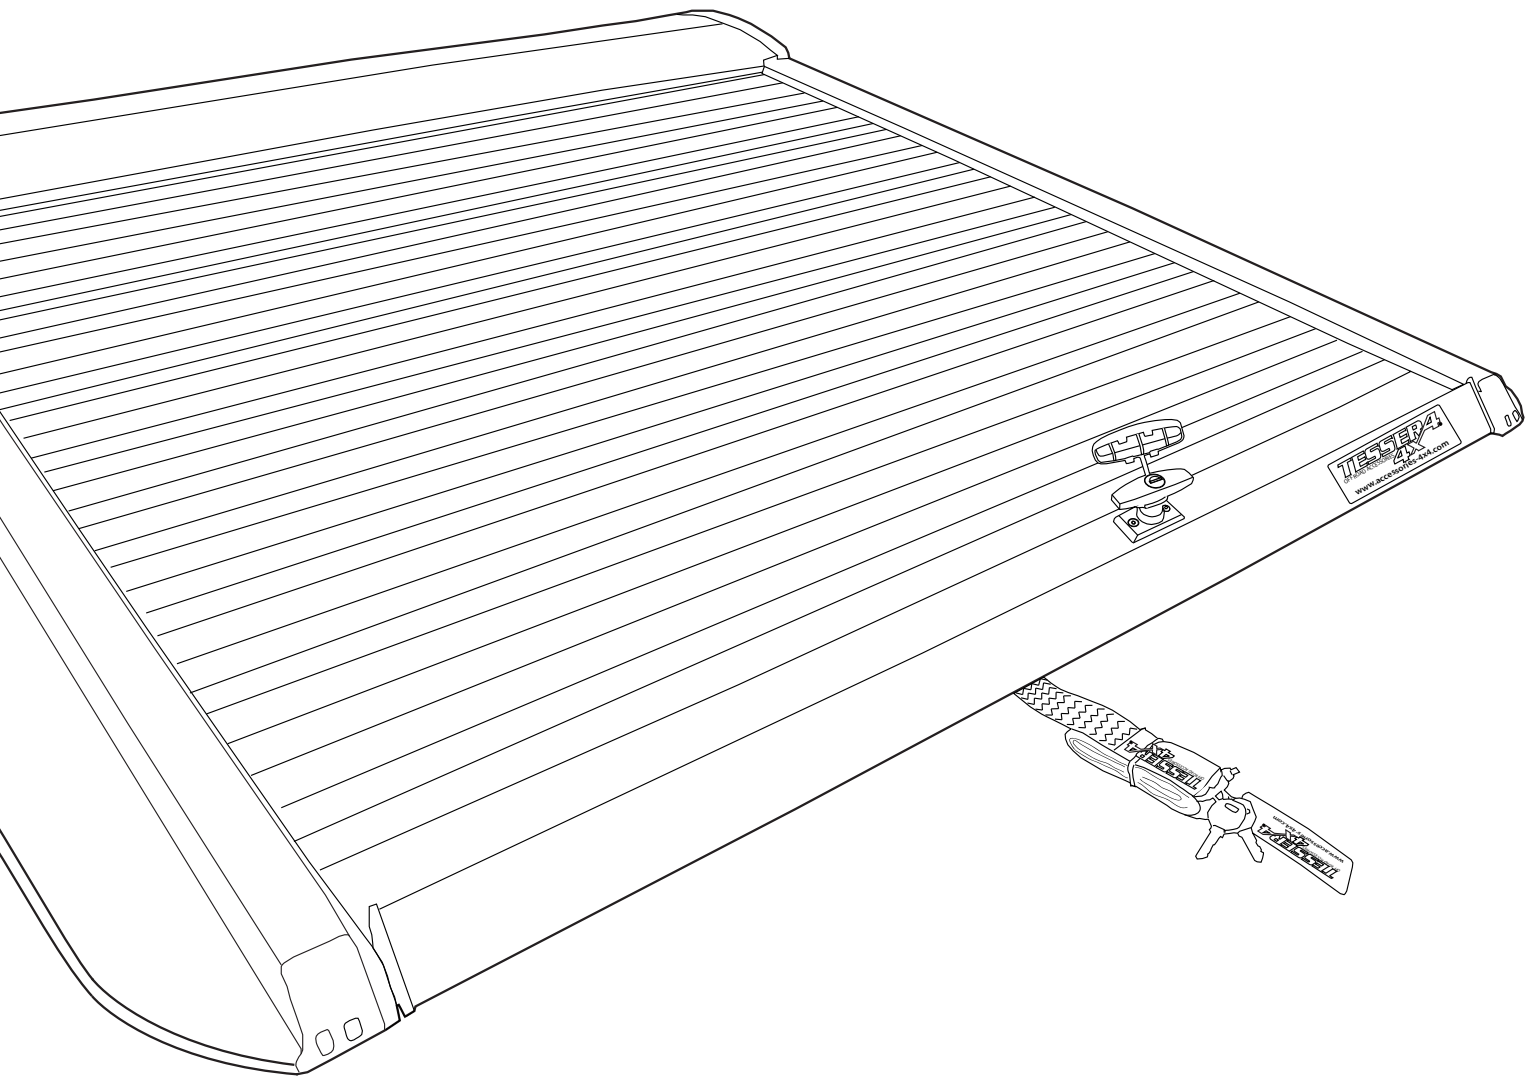

A)

B)

C)

6

8

Aluminum Roller Lid-Shutter (SOT-ROLL Series by Tessera4x4)

Customer Service: +30 (210) 5541161, +30 (210) 5541154 (08:00 - 16:00 EET)

Fax: +30 (210) 5541443