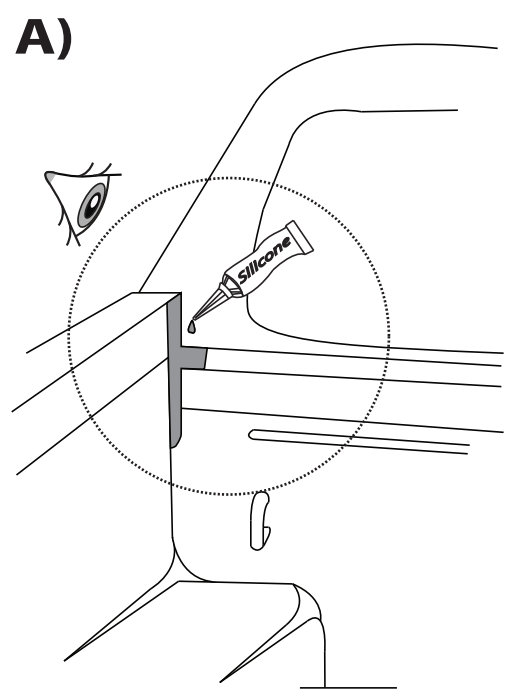

10 mm

Ø 15 mm

Ø 18 mm

1 - 25 Nm

10, 13, 17 mm

a)

b)

5

A)

B)

C)

6

8

Aluminum Roller Lid-Shutter (SOT-ROLL Series by Tessera4x4)

Customer Service: +30 (210) 5541161, +30 (210) 5541154 (08:00 - 16:00 EET)

Fax: +30 (210) 5541443