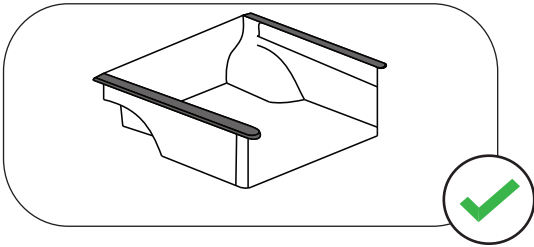

A)

B)

C)

6

8

Aluminum Roller Lid-Shutter (SOT-ROLL Series by Tessera4x4)

Customer Service: +30 (210) 5541161, +30 (210) 5541154 (08:00 - 16:00 EET)

Fax: +30 (210) 5541443