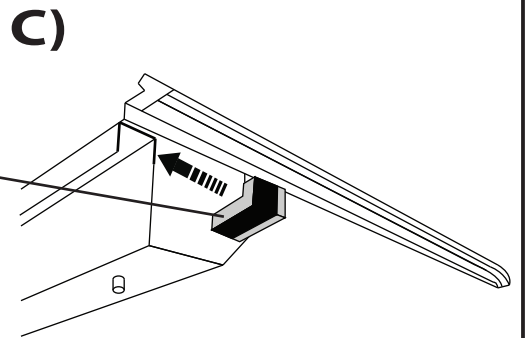

A)

B)

C)

6

8

Aluminum Roller Lid-Shutter (SOT-ROLL Series by Tessera4x4)

Customer Service: +30 (210) 5541161, +30 (210) 5541154 (08:00 - 16:00 EET)

Fax: +30 (210) 5541443