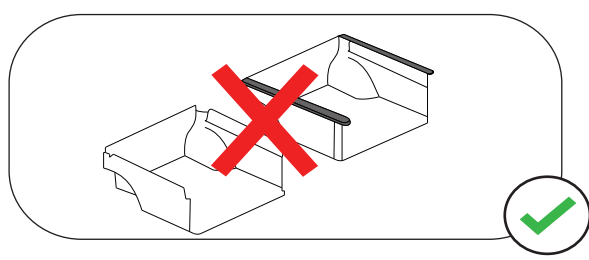

A)

B)

C)

6

8

Aluminum Roller Lid-Shutter (SOT-ROLL Series by Tessera4x4)

Customer Service: +30 (210) 5541161, +30 (210) 5541154 (08:00 - 16:00 EET)

Fax: +30 (210) 5541443