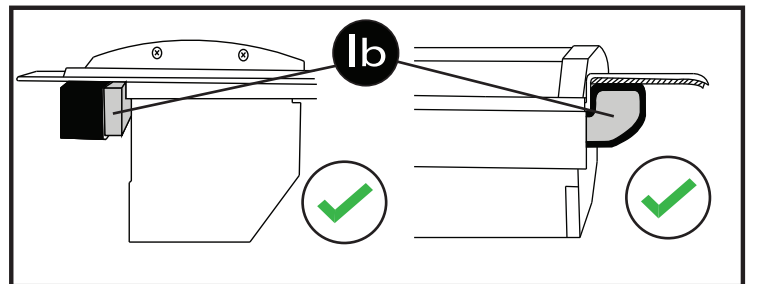

A)

B)

C)

6

8

Aluminum Roller Lid-Shutter (SOT-ROLL Series by Tessera4x4)

Customer Service: +30 (210) 5541161, +30 (210) 5541154 (08:00 - 16:00 EET)

Fax: +30 (210) 5541443