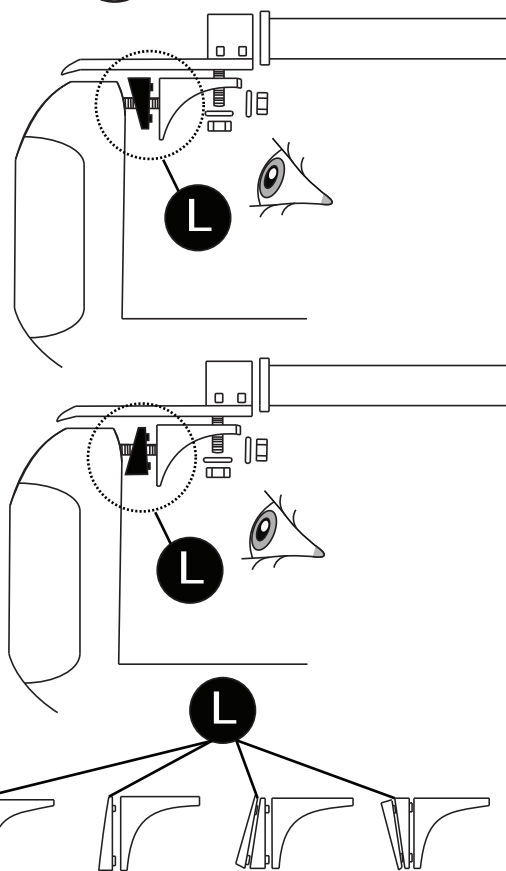

10 mm

Ø 15 mm

Ø 18 mm

1 - 25 Nm

10, 13, 17 mm

a)

b)

5

A)

B)

C)

6

8

Aluminum Roller Lid-Shutter (SOT-ROLL Series by Tessera4x4)

Customer Service: +30 (210) 5541161, +30 (210) 5541154 (08:00 - 16:00 EET)

Fax: +30 (210) 5541443