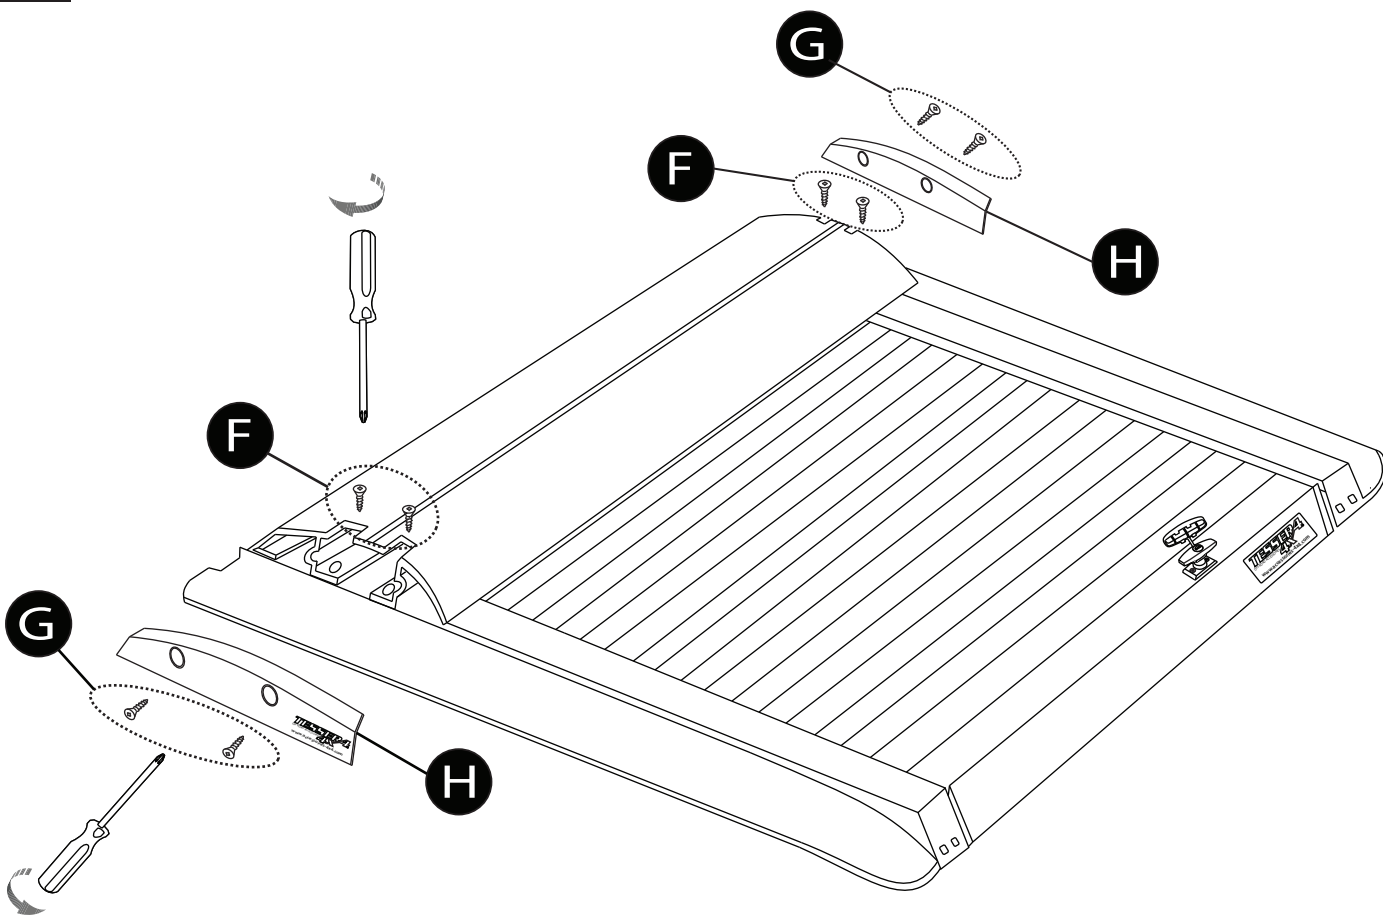

A)

B)

C)

6

8

Aluminum Roller Lid-Shutter (SOT-ROLL Series by Tessera4x4)

Customer Service: +30 (210) 5541161, +30 (210) 5541154 (08:00 - 16:00 EET)

Fax: +30 (210) 5541443