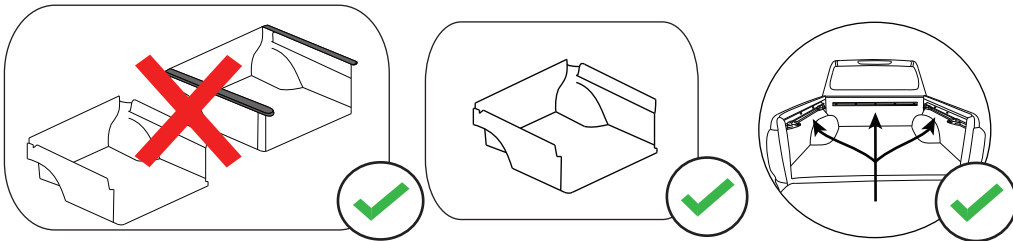

B)

C)

9

10

 No.13

 No.13

Aluminum Roller Lid-Shutter (SOT-ROLL Series by Tessera4x4)

Customer Service: +30 (210) 5541161, +30 (210) 5541154 (08:00 - 16:00 EET)