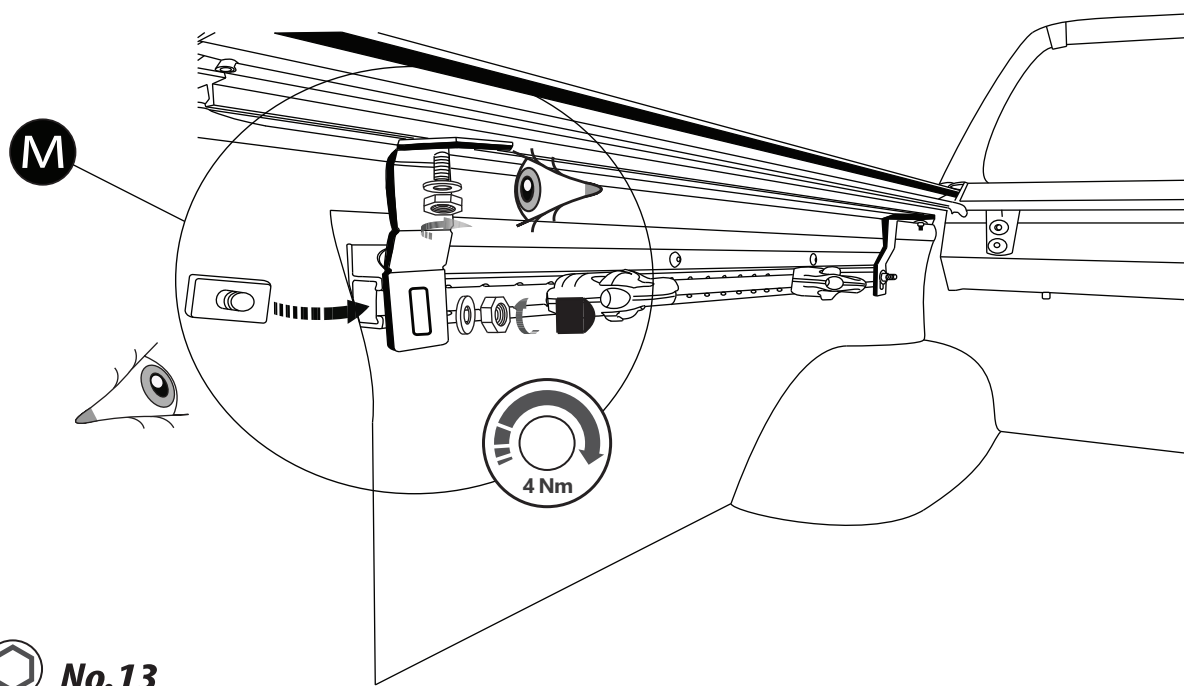

B)

C)

9

10

 No.13

 No.13

Aluminum Roller Lid-Shutter (SOT-ROLL Series by Tessera4x4)

Customer Service: +30 (210) 5541161, +30 (210) 5541154 (08:00 - 16:00 EET)