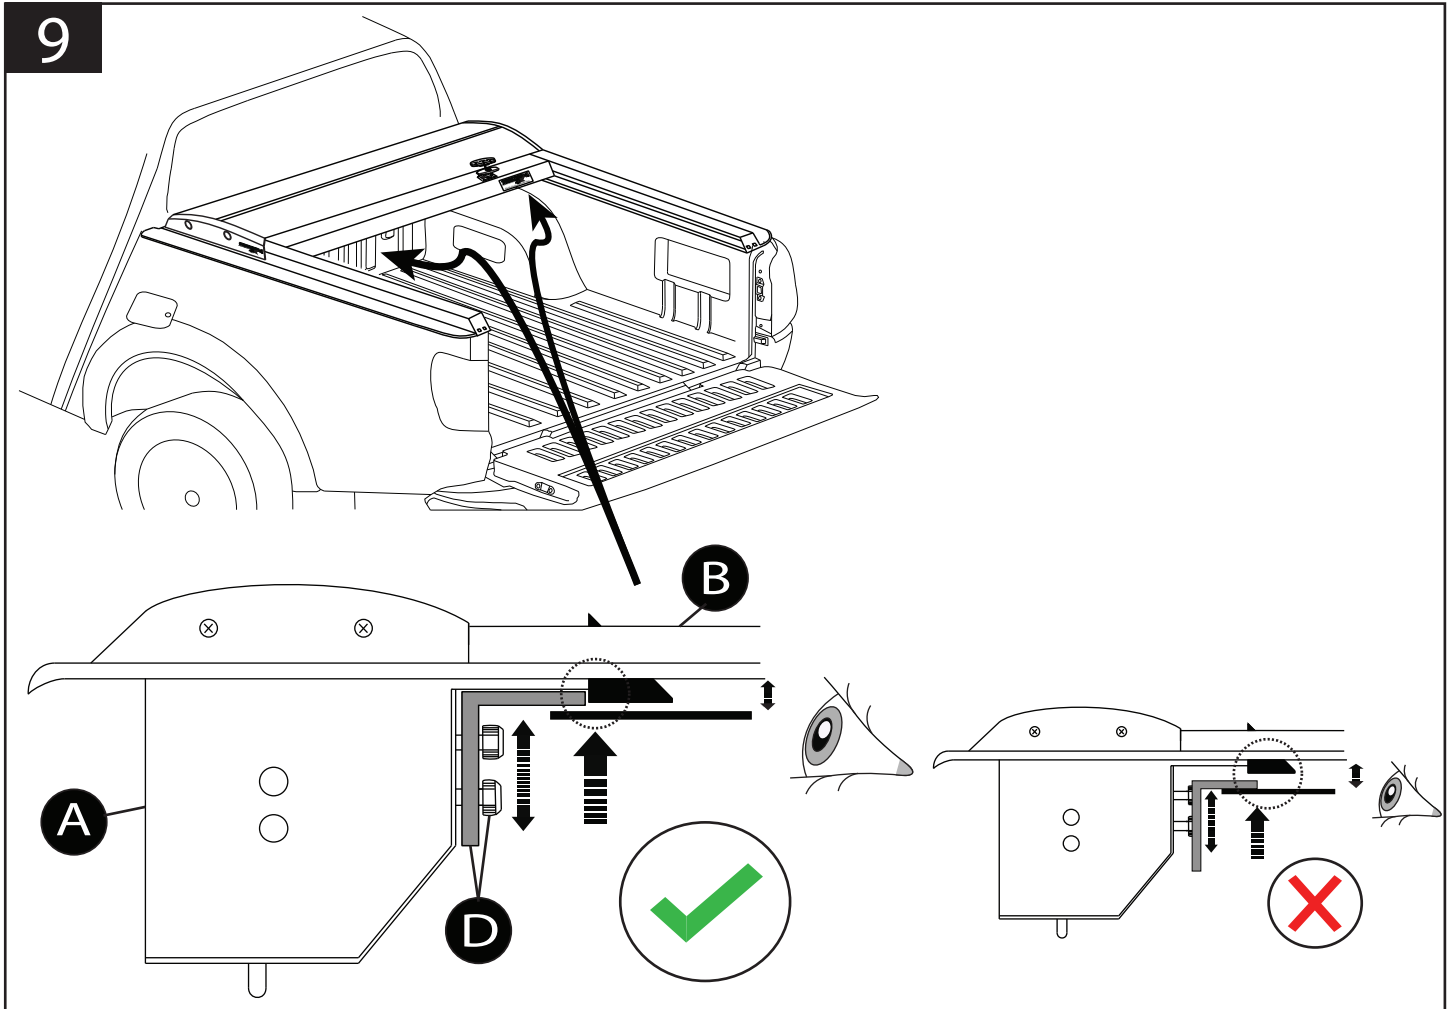

B)

C)

9

10

 No.13

 No.13

Aluminum Roller Lid-Shutter (SOT-ROLL Series by Tessera4x4)

Customer Service: +30 (210) 5541161, +30 (210) 5541154 (08:00 - 16:00 EET)