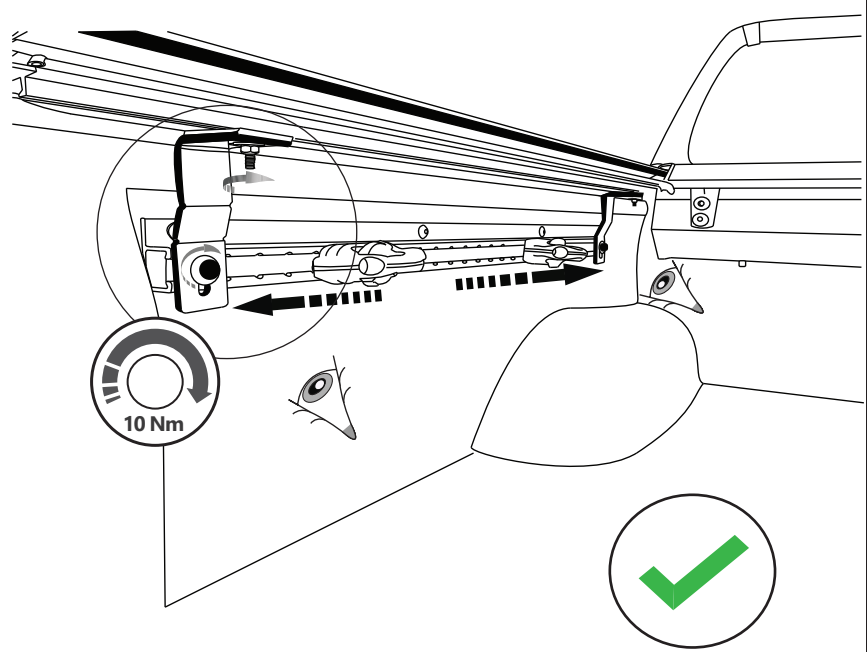

B)

C)

9

10

 No.13

 No.13

Aluminum Roller Lid-Shutter (SOT-ROLL Series by Tessera4x4)

Customer Service: +30 (210) 5541161, +30 (210) 5541154 (08:00 - 16:00 EET)