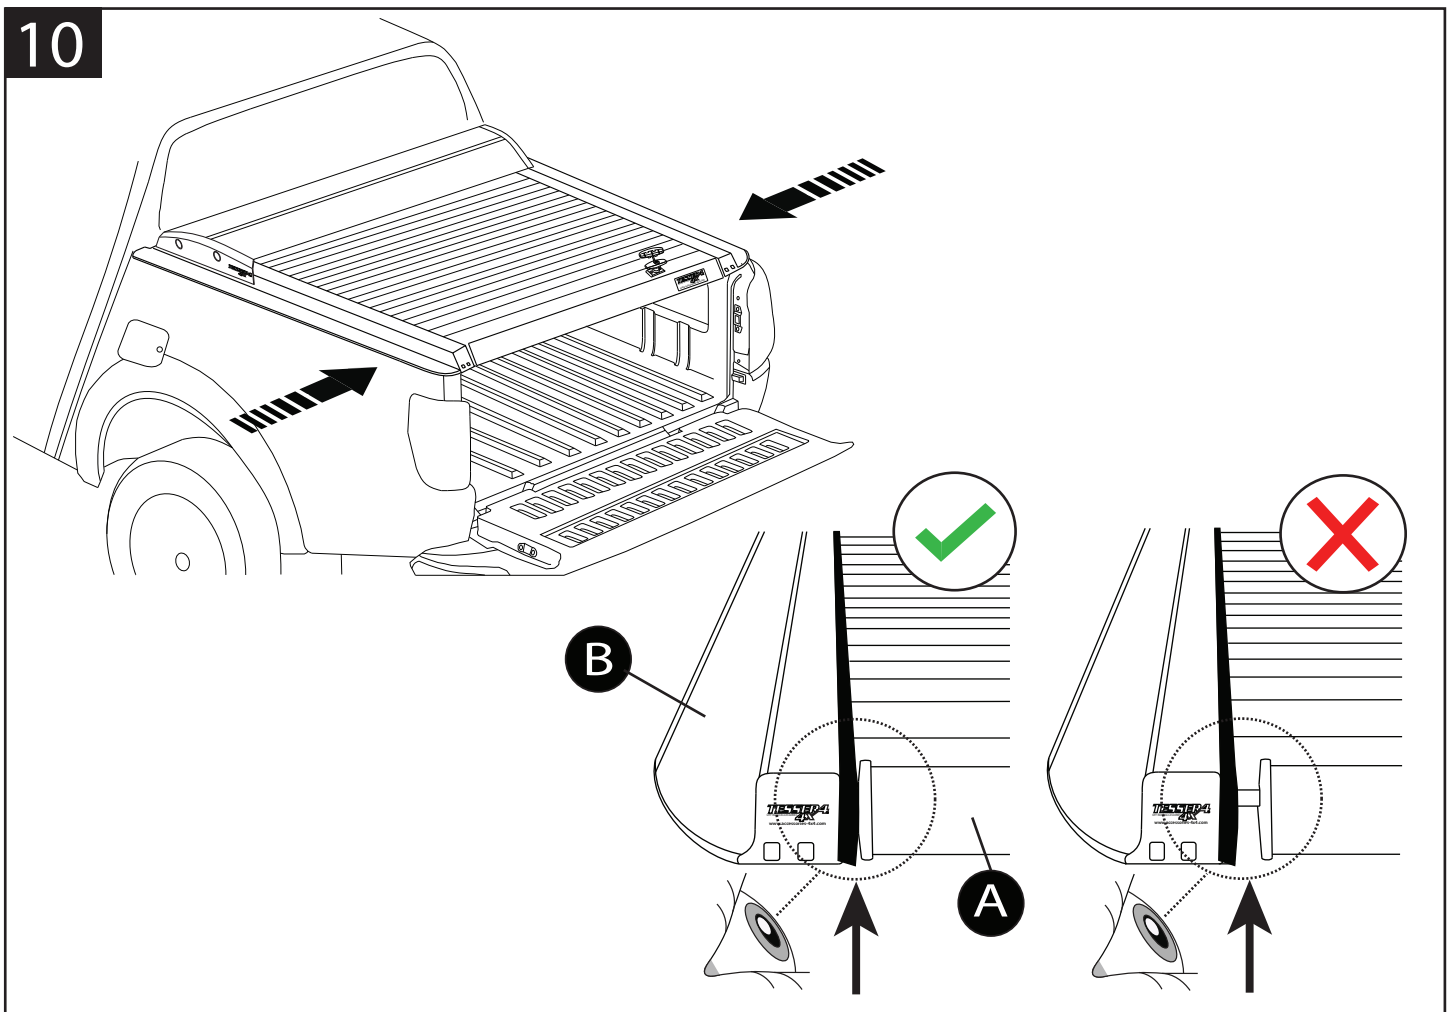

B)

C)

9

10

 No.13

 No.13

Aluminum Roller Lid-Shutter (SOT-ROLL Series by Tessera4x4)

Customer Service: +30 (210) 5541161, +30 (210) 5541154 (08:00 - 16:00 EET)