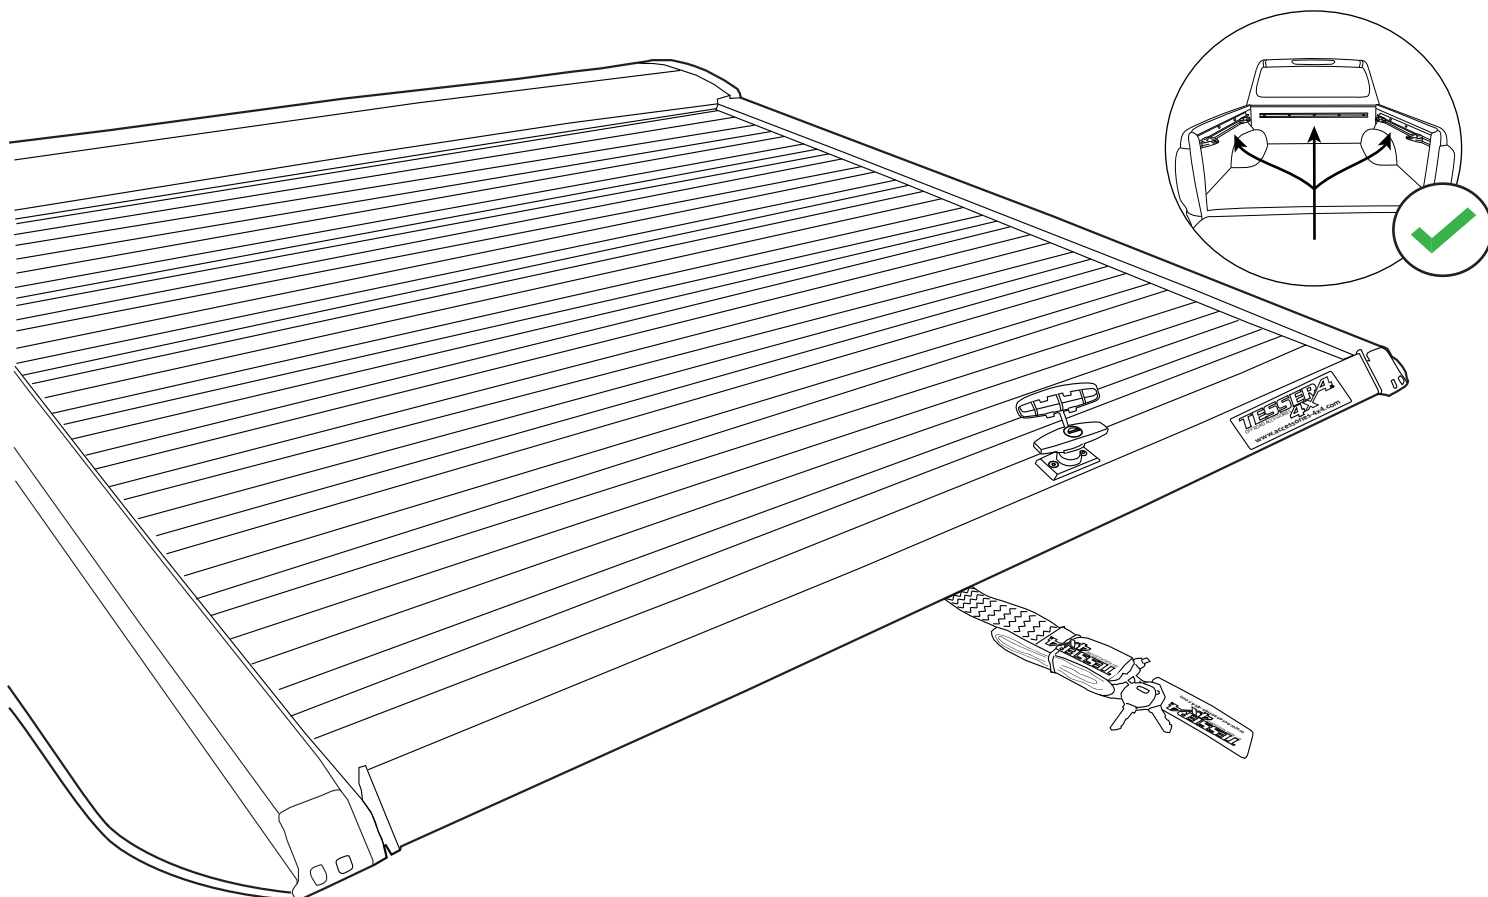

PART NUMBER(S)	Model Year
SOT-1319 ROLL	Mercedes X-Class 2018+ with C-channels
SOT-1320 ROLL	Renault Alaskan 2018+ with C-channels
Cab(s)	Installation Time / Weight
Double cab	60-75 minutes / 53-57 kg

Aluminum Roller Lid-Shutter (SOT-ROLL Series by Tessera4x4)

GR: Οδηγίες Εγκατάστασης
GB: Installation manual
SF: Asennusohje
F: Notice de montage
PL: Instru
NL: Installatie-instructies
TR: Montaj Talimatı
S: Monteringsanvisning
E: Instrucciones de montaje

H: Szerelési utasítás
P: Instruções de instalação
RUS: Инструкция по установке
N: Monteringsveiledning
D: Einbauanleitung
CZ: Návod k instalaci
I: Istruzioni de montaggio
DK: Monteringsvejledning
RO: Instrucțiuni de instalare

Customer Service: +30 (210) 5541161, +30 (210) 5541154 (08:00 - 16:00 EET)

Fax: +30 (210) 5541443

Support department: info@gianso.gr

Website: www.accessories-4x4.com

Address: 19.5 km of National road Athens-Korinthos (Elefsina) Greece, P.C: 19200