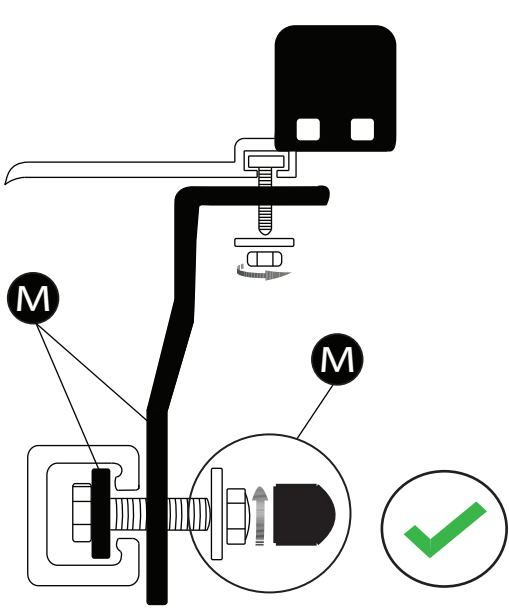

B)

C)

9

10

 No.13

 No.13

Aluminum Roller Lid-Shutter (SOT-ROLL Series by Tessera4x4)

Customer Service: +30 (210) 5541161, +30 (210) 5541154 (08:00 - 16:00 EET)