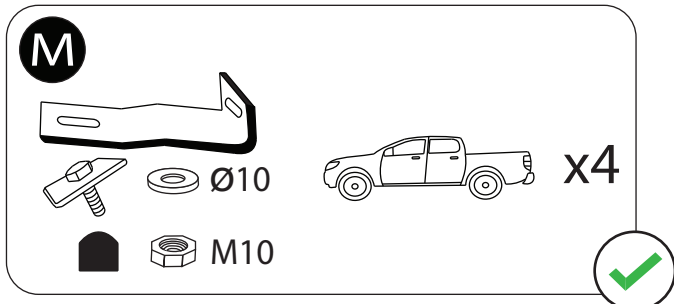

B)

C)

9

10

 No.13

 No.13

Aluminum Roller Lid-Shutter (SOT-ROLL Series by Tessera4x4)

Customer Service: +30 (210) 5541161, +30 (210) 5541154 (08:00 - 16:00 EET)