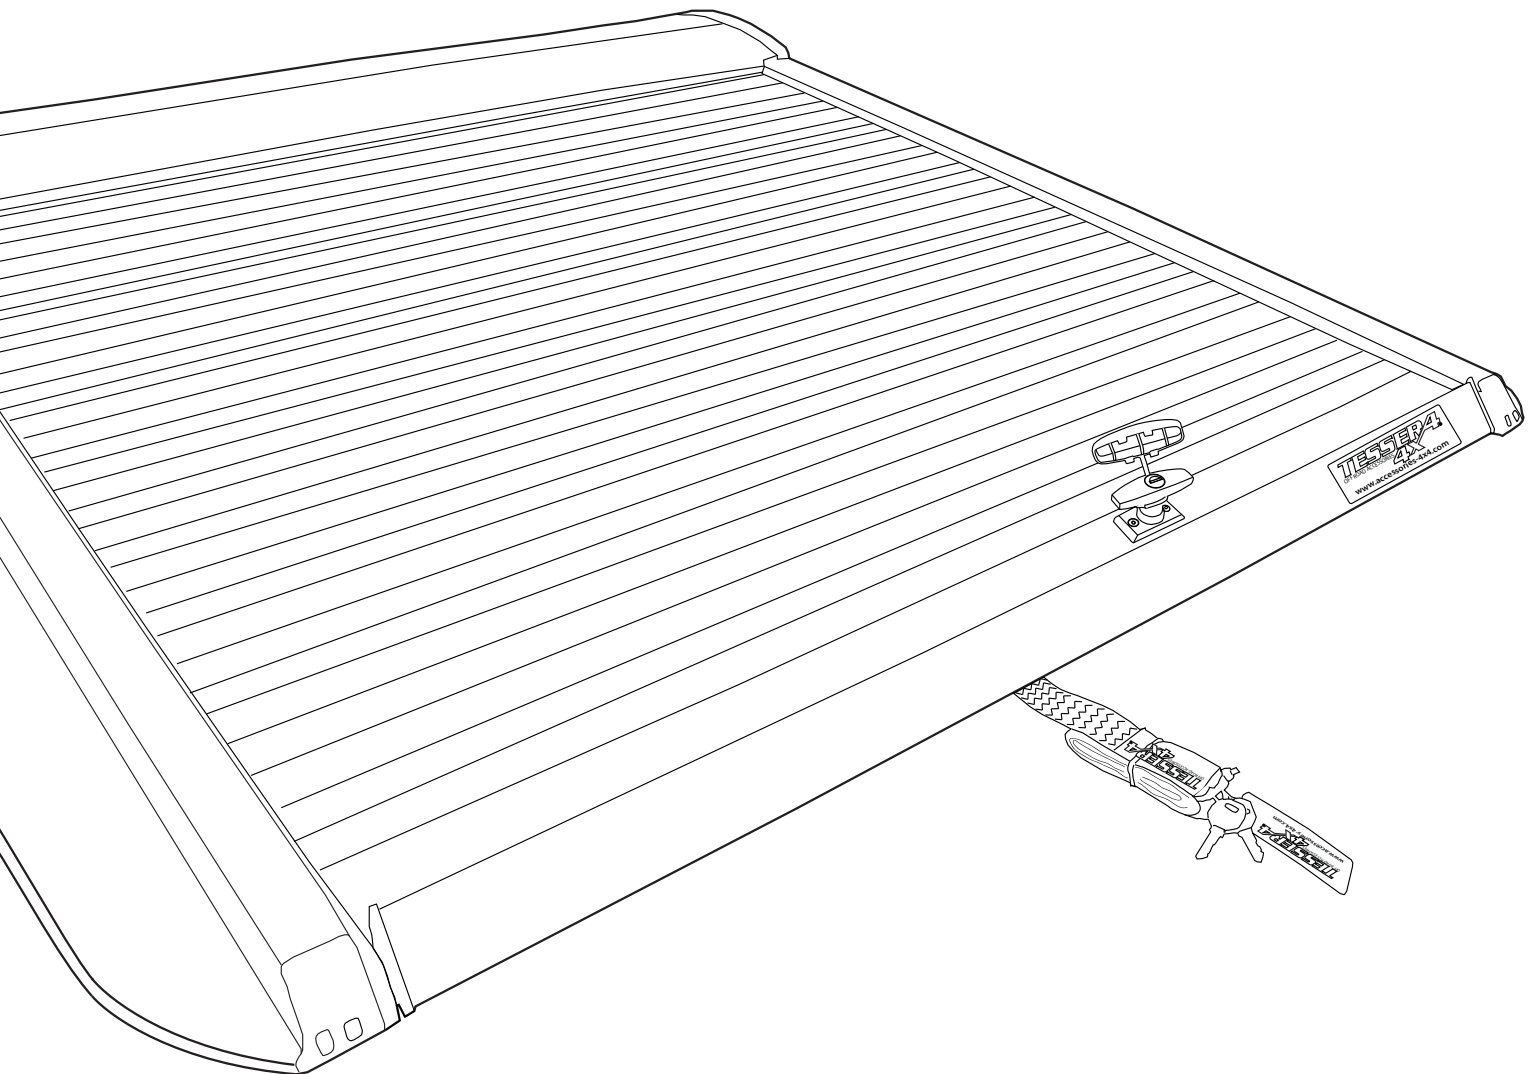

B)

C)

9

10

 No.13

 No.13

Aluminum Roller Lid-Shutter (SOT-ROLL Series by Tessera4x4)

Customer Service: +30 (210) 5541161, +30 (210) 5541154 (08:00 - 16:00 EET)