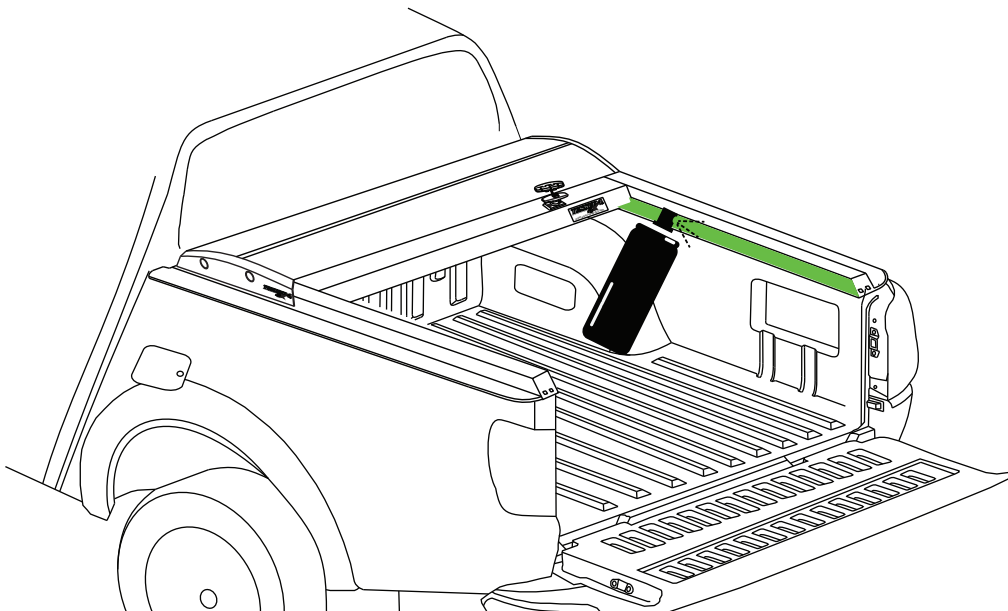

WURTH 0890 222